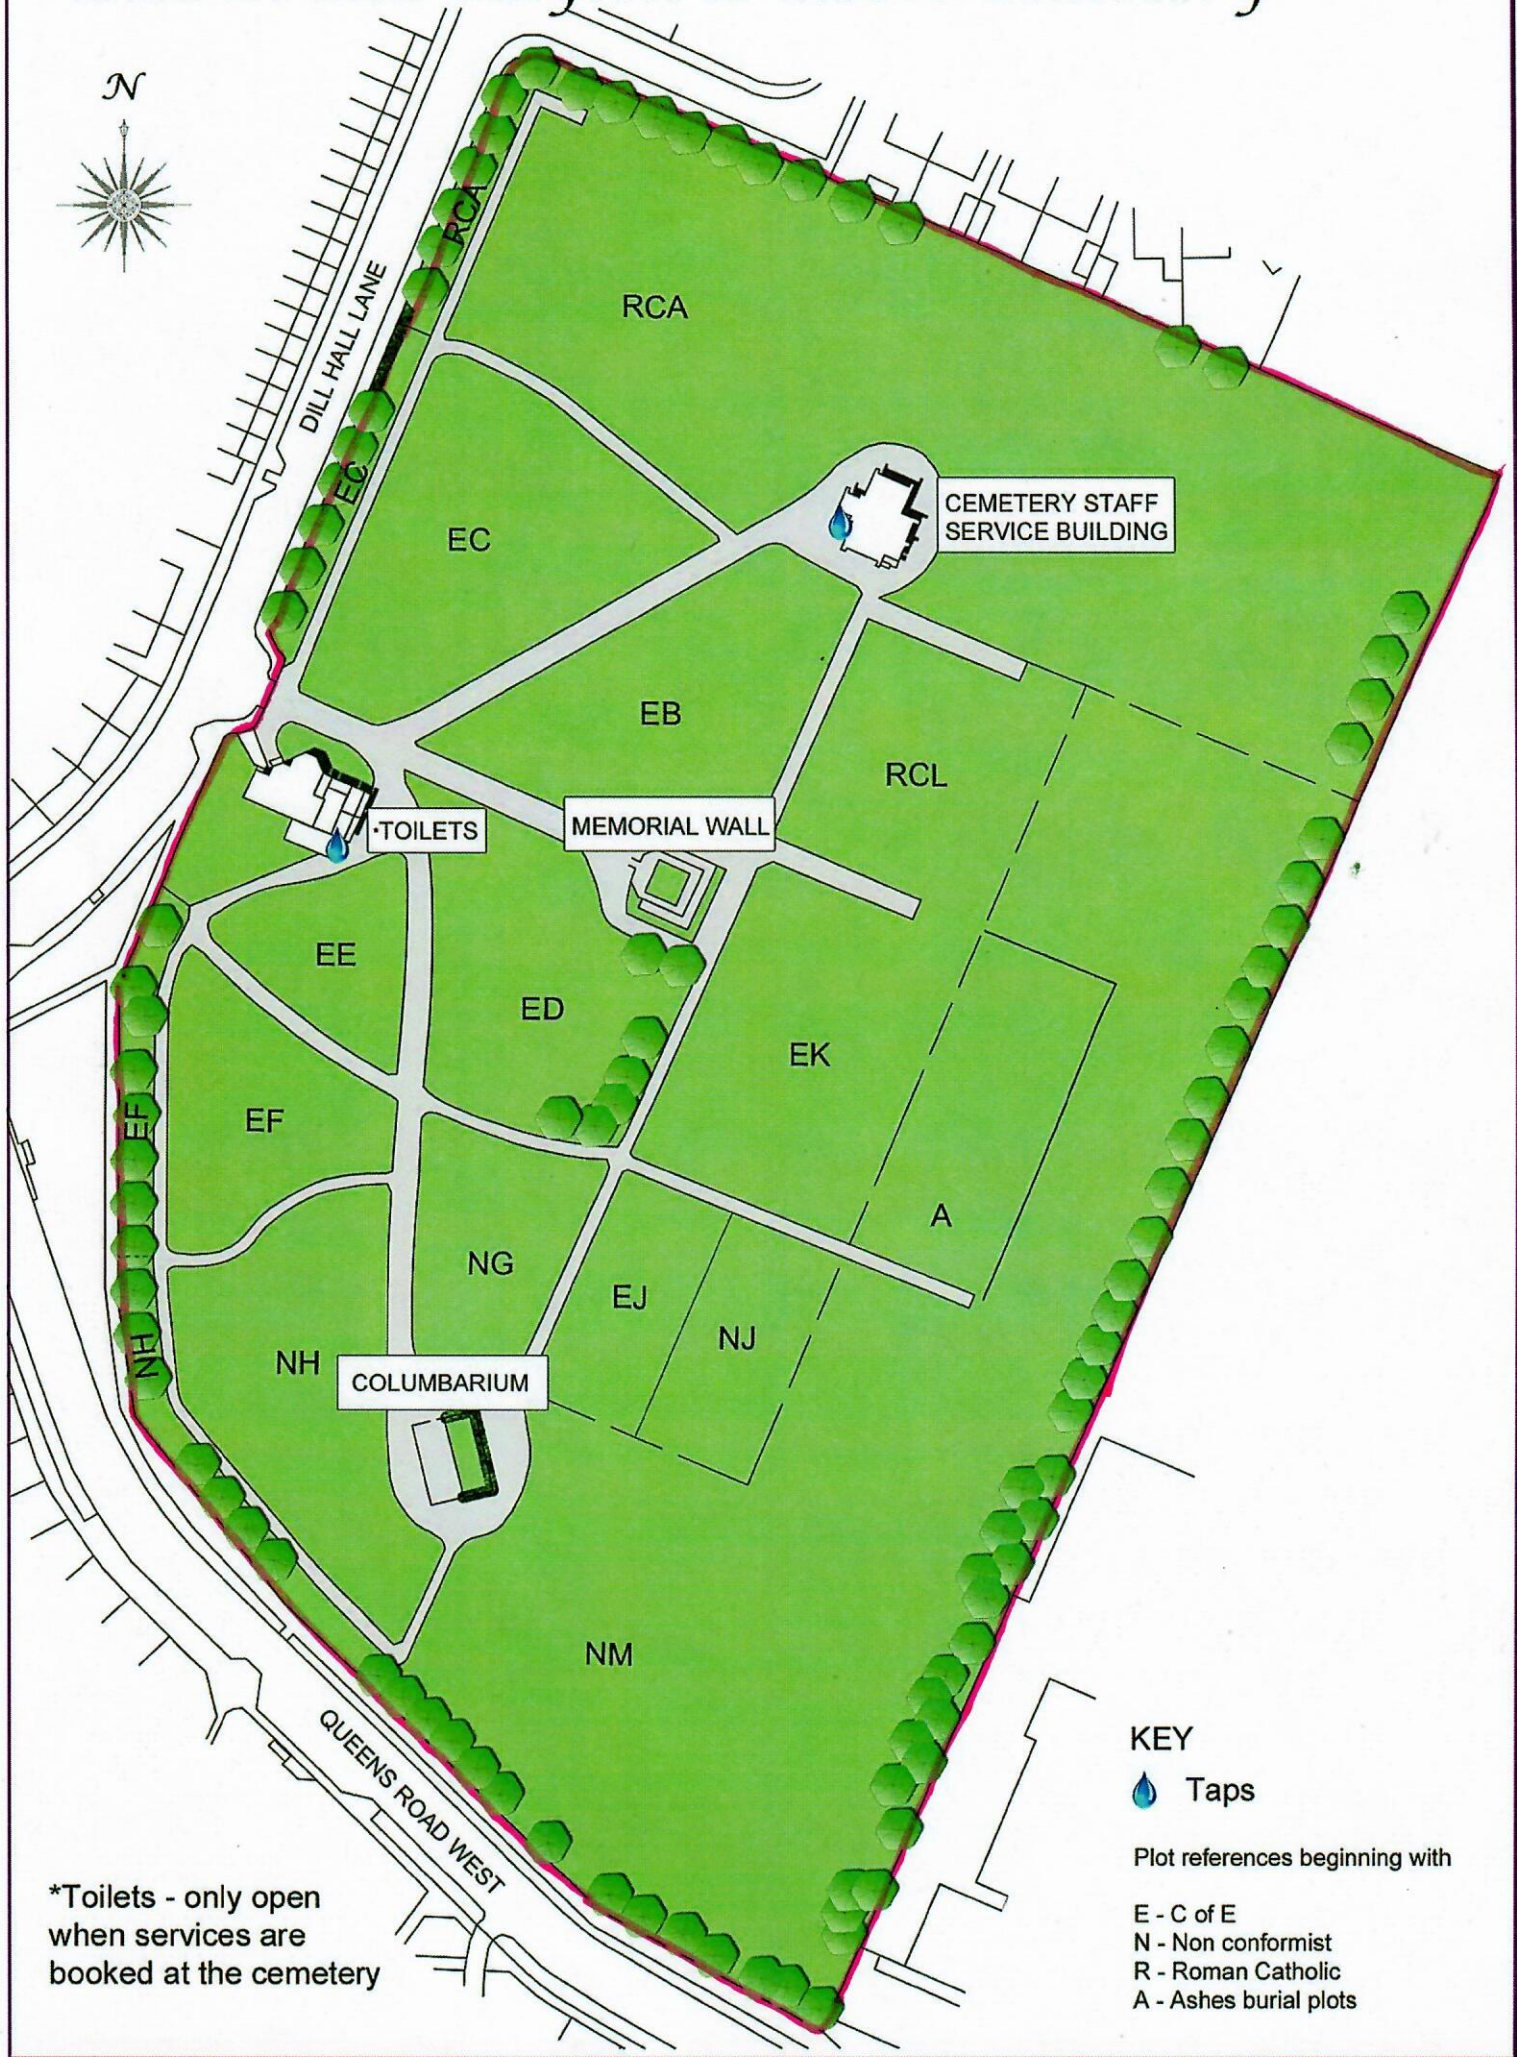

- Key**
- 1. CREMATORIUM & BOOK OF REMEMBRANCE
 - 2. CAR PARKS
 - 3. TOILETS (DISABLED ACCESS)
 - 4. CEMETERIES & CREMATORIUM OFFICE
 - 5. GARDENS OF REMEMBRANCE
 - 6. ASHES BURIAL PLOTS
 - 7. INFANT MEMORIAL GARDEN
 - 8. NEW INFANT MEMORIAL GARDEN
 - 9. MUSLIM INFANT MEMORIAL GARDEN
 - 10. WAR MEMORIAL
 - 11. MEMORIAL WALL
- Taps**

TO GREAT HARWOOD

SHAKESPEARE AVENUE

MAIN ENTRANCE

X 3684-3686 & 3900-3905

OLD CEMETERY

ENTRANCE

N

KEY

 Taps

BLACKBURN ROAD

TO RISHTON

NEW CEMETERY

4 seasons garden of remembrance

Memorial Wall

Church and Clayton-le-moors Cemetery

*Toilets - only open when services are booked at the cemetery

KEY
 Taps

Plot references beginning with
 E - C of E
 N - Non conformist
 R - Roman Catholic
 A - Ashes burial plots

Lee Lane Cemetery